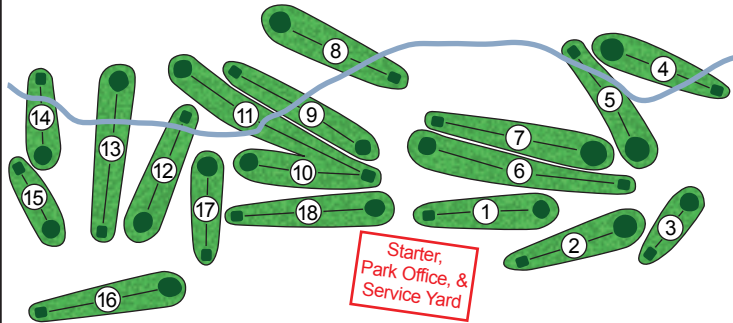

Hole	Yards				
1	45				
2	62				
3	51				
4	35				
5	46				
6	68				
7	63				
8	63				
9	41				
Out	474				
10	29				
11	40				
12	40				
13	50				
14	38				
15	28				
16	63				
17	30				
18	40				
In	358				
Total	832				

Armand Hammer/ Holmby Park (Pitch and Putt) Pony Course

601 Club View Dr.
Los Angeles, CA 90024
Starter: (310) 276-1604