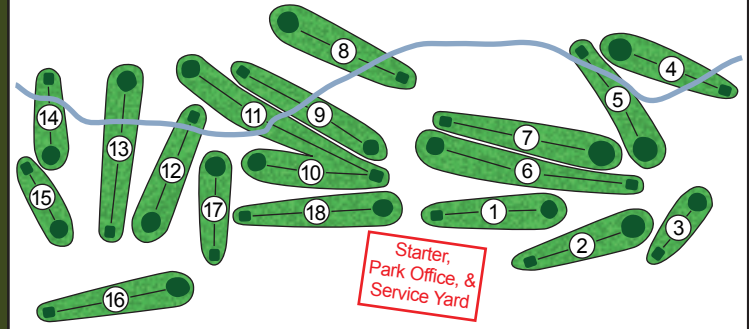

Hole	Yards				
1	45				
2	62				
3	51				
4	35				
5	46				
6	68				
7	63				
8	63				
9	41				
Out	474				
10	29				
11	40				
12	40				
13	50				
14	38				
15	28				
16	63				
17	30				
18	40				
In	358				
Total	832				

Armand Hammer/ Holmby Park (Pitch and Putt) Pony Course

601 Club View Dr.
Los Angeles, CA 90024
Starter: (310) 276-1604